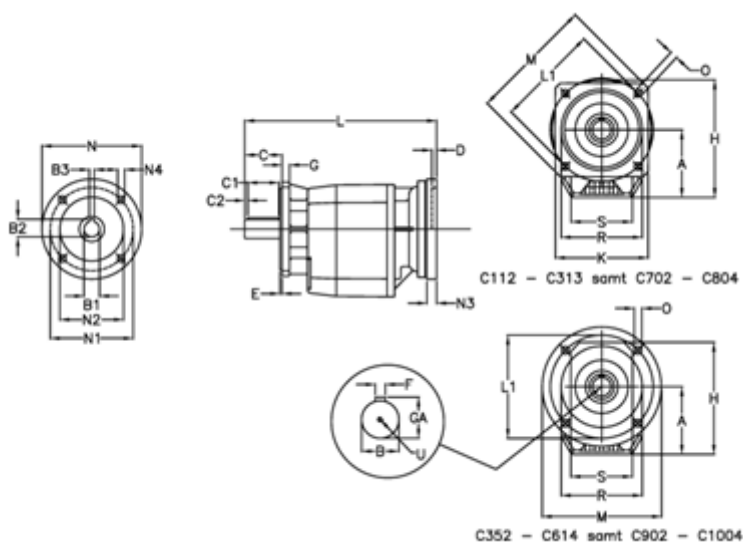

Article number: 406008116802420
 Description: Helical gearbox
 C804F-1168-P63B5

Measures

A = 247.0	D = 4.0	L1 = 350	R = 320
B = 80	E = 5	M = 400	S = 300
B1 = 11	F = 22	N = 140	U = M20x42
B2 = 12.8	G = 20	N1 = 115	
B3 = 4	GA = 85.0	N2 = 95	
C = 140	H = 422.0	N3 = 0	
C1 = 110	K = 350	N4 = M8x19	
C2 = 15	L = 576.5	O = 18.0	